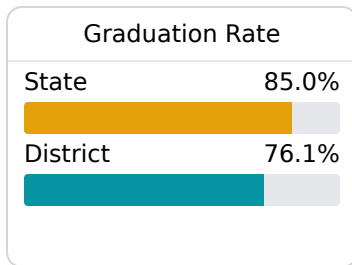

## **D** Walthall County School District Tylertown, MS

 814A Morse Avenue  
Tylertown, MS 39667

 Wade Carney  
[wcarney@wcsd.k12.ms.us](mailto:wcarney@wcsd.k12.ms.us)

Due to the impact of COVID-19 on school closures in the 2019-20 school year and a waiver from the U.S. Department of Education, the Mississippi Department of Education (MDE) has no assessment and accountability data to report for the 2019-20 school year.