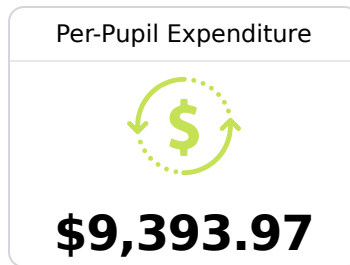

## **D** Walthall County School District Tylertown, MS

 814A Morse Avenue  
Tylertown, MS 39667

 Wade Carney  
[wcarney@wcsd.k12.ms.us](mailto:wcarney@wcsd.k12.ms.us)

Due to the impact of COVID-19 on school closures in the 2019-20 school year and a waiver from the U.S. Department of Education, the Mississippi Department of Education (MDE) has no assessment and accountability data to report for the 2019-20 school year.