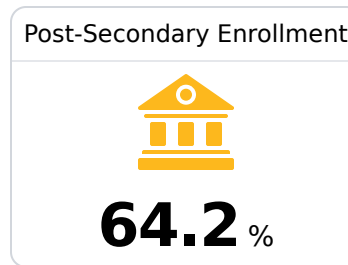

## **D** Walthall County School District Tylertown, MS

 814A Morse Avenue  
Tylertown, MS 39667

 Wade Carney  
[wcarney@wcsd.k12.ms.us](mailto:wcarney@wcsd.k12.ms.us)

Due to the impact of COVID-19 on school closures in the 2019-20 school year and a waiver from the U.S. Department of Education, the Mississippi Department of Education (MDE) has no assessment and accountability data to report for the 2019-20 school year.